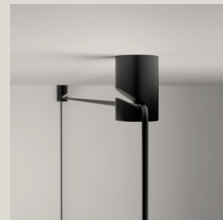

# Wireflow FreeForm

Design by Arik Levy.

Crafted of lean, electrical cables that trace airy, geometric outlines, Free Form is equal parts light and fluidity. The customisable fixture features endlessly adjustable shapes and heights, LED light points, and a wall or ceiling canopy to suit any space.

A PICNIC IN THE COUNTRY  
TRADITIONAL VALENCIAN  
18th CENTURY

**META  
BAR**

Wireflow's black electrical cables outline myriad geometric shapes on walls or ceilings, creating stunning graphic murals. The Free Form pendant can be configured in endless arrangements and heights with a choice of one to nine LED light points, a glass or optical lens, and a wall or ceiling canopy. Equal parts light and fluidity, the dimmable pendant offers ambient or accent lighting.

● 04 Black (RAL 9005)

Diffuser: Pressed-glass / Polycarbonate.  
Body: Aluminum.  
Canopy: Steel.  
Ceiling supports: POM.

With plug

1 LED

0348 \*0347

LED 2700 K. CRI>80. 109 lm/W.  
Dimming: DALI, 1-10V, Push.

8 LEDs

0358 \*0368

9 LEDs

0360 \*0369

Amorphous creations that climb walls and ceilings. Due to its design freedom, creatively illuminate restaurants, offices and waiting spaces with Wireflow Freeform. Able to hang in any design from its flexible black wire, option of pressed glass and pegs for hanging.