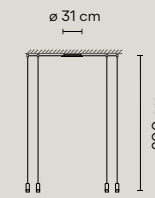

4 LEDs

0351 *0364