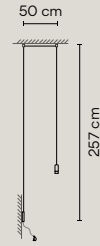

A PICNIC IN THE COUNTRY  
TRADITIONAL VALENCIAN  
18th CENTURY

**META  
BAR**

Wireflow's black electrical cables outline myriad geometric shapes on walls or ceilings, creating stunning graphic murals. The Free Form pendant can be configured in endless arrangements and heights with a choice of one to nine LED light points, a glass or optical lens, and a wall or ceiling canopy. Equal parts light and fluidity, the dimmable pendant offers ambient or accent lighting.

● 04 Black (RAL 9005)

Diffuser: Pressed-glass / Polycarbonate.  
Body: Aluminum.  
Canopy: Steel.  
Ceiling supports: POM.

With plug

1 LED

0348 \*0347

LED 2700 K. CRI>80. 109 lm/W.  
Dimming: DALI, 1-10V, Push.