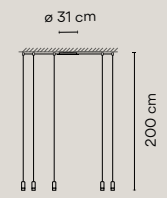

5 LEDs

0353 *0365